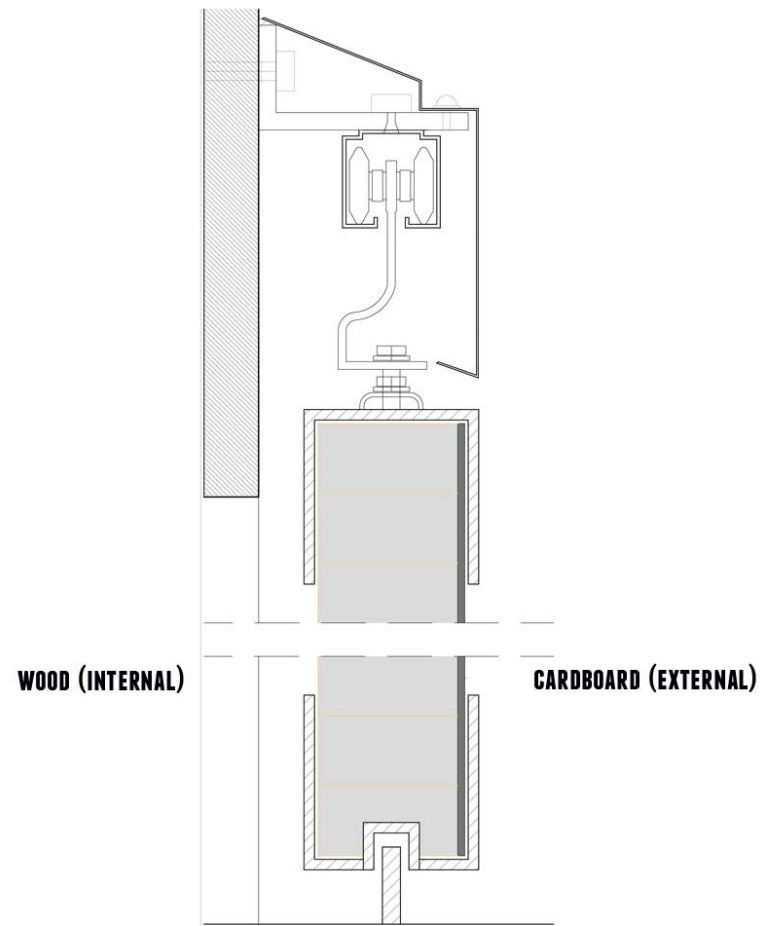

WWW.55100.IT

ITEM: DOOR

CATEGORY: PRODUCTS

MATERIALS: HONEYCOMB CARDBOARD, ALUMINIUM FRAME , WOOD

DESIGNER: 55100, ITALY

ITEM: DOOR
CATEGORY: PRODUCTS
MATERIALS: HONEYCOMB CARDBOARD, ALUMINIUM FRAME, WOOD
DESIGNER: 55100, ITALY

DOOR CONSTRUCTION

ITEM: DOOR
CATEGORY: PRODUCTS
MATERIALS: HONEYCOMB CARDBOARD, ALUMINIUM FRAME, WOOD
DESIGNER: 55100, ITALY

DOOR: EXTERNAL VIEW

ITEM: DOOR
CATEGORY: PRODUCTS
MATERIALS: HONEYCOMB CARDBOARD, ALUMINIUM FRAME, WOOD
DESIGNER: 55100, ITALY

DOOR: EXTERNAL VIEW

ITEM: DOOR
CATEGORY: PRODUCTS
MATERIALS: HONEYCOMB CARDBOARD, ALUMINIUM FRAME, WOOD
DESIGNER: 55100, ITALY

DOOR: INTERNAL VIEW

ITEM: DOOR
CATEGORY: PRODUCTS
MATERIALS: HONEYCOMB CARDBOARD, ALUMINIUM FRAME, WOOD
DESIGNER: 55100, ITALY