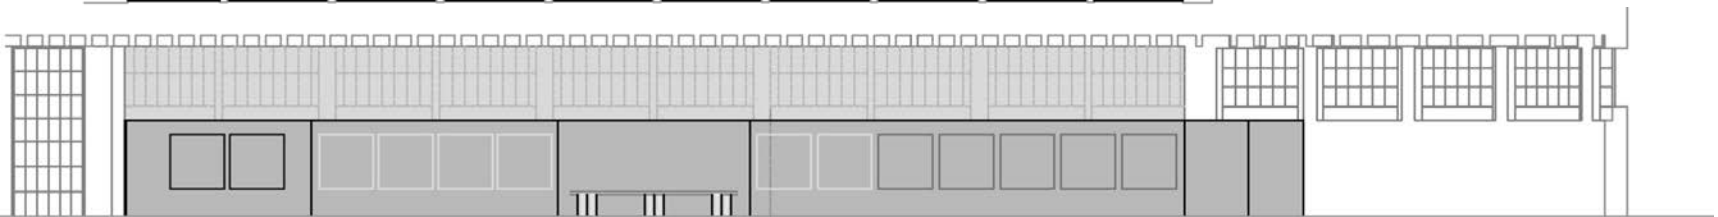

WWW.55100.IT

ITEM: 100 YEARS OF PUBLIC HOUSING SCHEME IN MILAN,
ALER EXHIBITION

CATEGORY: FITTINGS & INTERIORS: EXHIBITION

LOCATION: TRIENNALE EXPO, MILAN, ITALY

CLIENT: AIRE ASSOCIATION, MILAN, ITALY

MATERIALS: CORRUGATED & TUBE CARDBOARD

DESIGNER: PIETRO CARLO PELLEGRINI, ITALY

NORTH ELEVATION

PLAN

SOUTH ELEVATION

ITEM: 100 YEARS OF PUBLIC HOUSING SCHEME IN MILAN, ALER EXHIBITION
CATEGORY: FITTINGS & INTERIORS: EXHIBITION
LOCATION: TRIENNALE EXPO, MILAN, ITALY
CLIENT: AIRE ASSOCIATION, MILAN, ITALY
MATERIALS: CORRUGATED & TUBE CARDBOARD
DESIGNER: PIETRO CARLO PELLEGRINI, ITALY