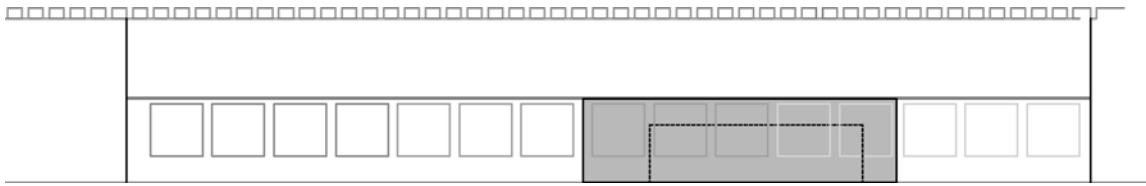

DESIGNER: PIETRO CARLO PELLEGRINI, ITALY

NORTH ELEVATION

PLAN

SOUTH ELEVATION

ITEM: 100 YEARS OF PUBLIC HOUSING SCHEME IN MILAN, ALER EXHIBITION
CATEGORY: FITTINGS & INTERIORS: EXHIBITION
LOCATION: TRIENNALE EXPO, MILAN, ITALY
CLIENT: AIRE ASSOCIATION, MILAN, ITALY
MATERIALS: CORRUGATED & TUBE CARDBOARD
DESIGNER: PIETRO CARLO PELLEGRINI, ITALY