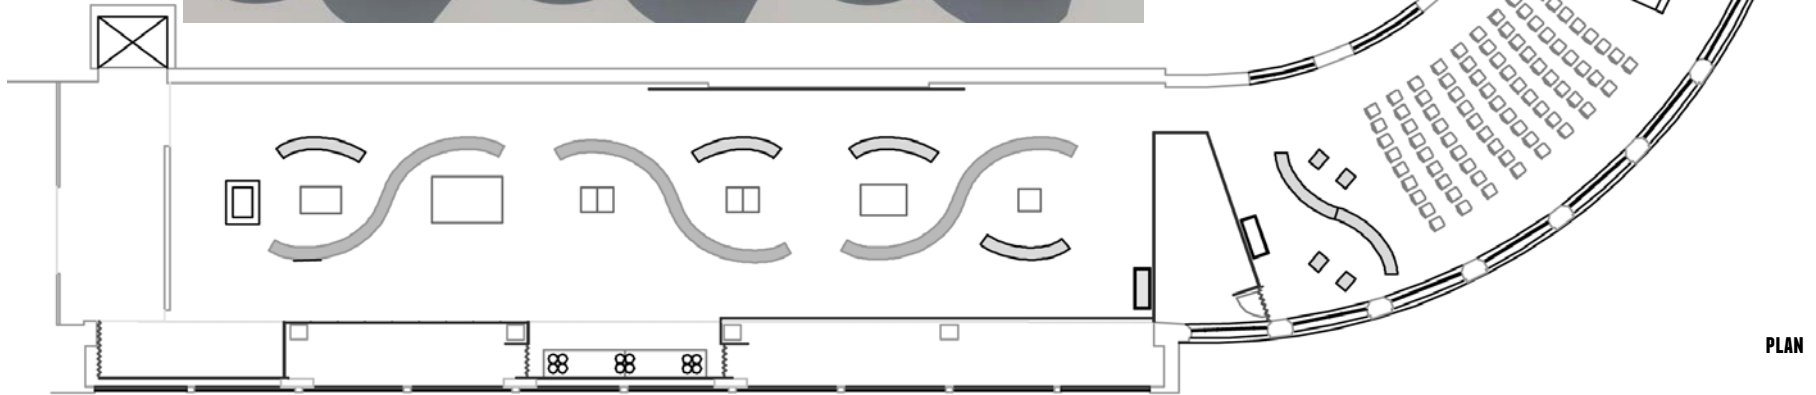

DESIGNER: PIETRO CARLO PELLEGRINI, ITALY

NORTH ELEVATION

PLAN

SOUTH ELEVATION

ITEM: 100 YEARS OF PUBLIC HOUSING SCHEME IN MILAN, ALER EXHIBITION
CATEGORY: FITTINGS & INTERIORS: EXHIBITION
LOCATION: TRIENNALE EXPO, MILAN, ITALY
CLIENT: AIRE ASSOCIATION, MILAN, ITALY
MATERIALS: CORRUGATED & TUBE CARDBOARD
DESIGNER: PIETRO CARLO PELLEGRINI, ITALY