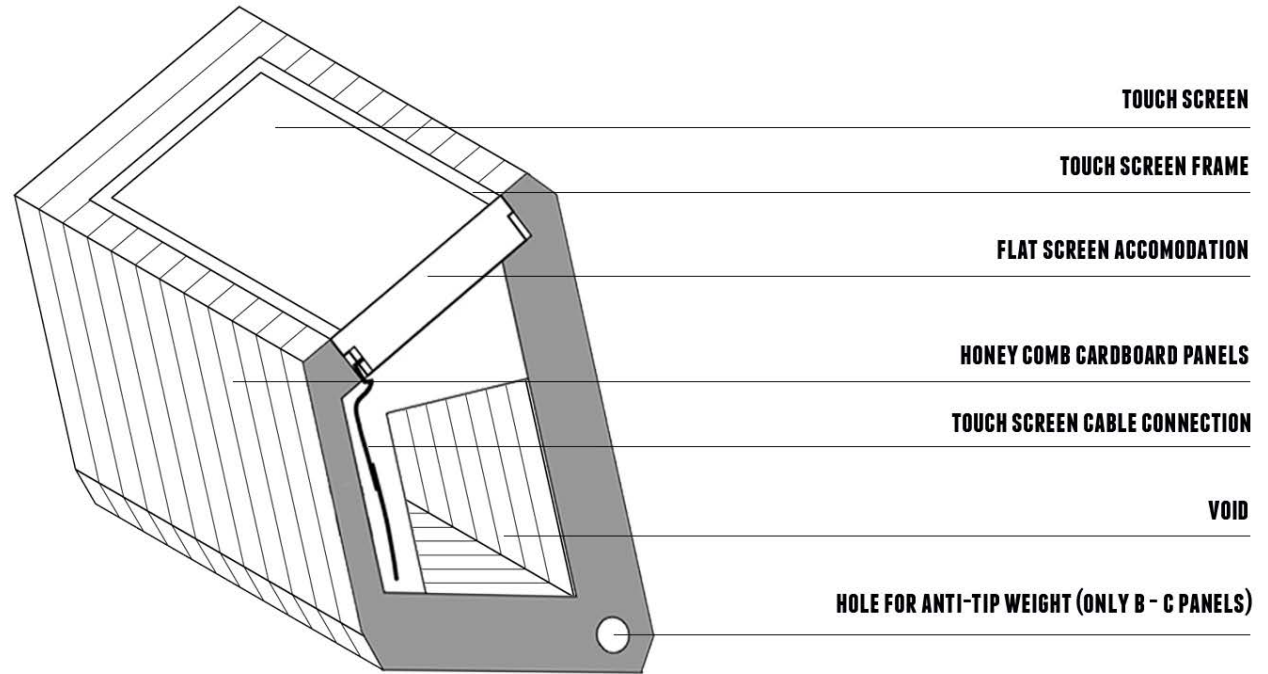

17 HONEYCOMB CARDBOARD PANELS 150x90x8 CM

CARDBOARD PANELS SEQUENCE

A A B B C C C B C B C C B B A A

PANEL SECTION C

PANEL SECTION B

PANEL SECTION A

TOTEM TOUCH CONSTRUCTION

ITEM: TOTEM TOUCH: 1380 MM X 1000 MM X 1250 MM
CATEGORY: PRODUCTS
MATERIALS: HONEY COMB CARDBOARD
DESIGNER: PIETRO CARLO PELLEGRINI, ITALY

ITEM: TOTEM TOUCH: 1380 MM X 1000 MM X 1250 MM
CATEGORY: PRODUCTS
MATERIALS: HONEY COMB CARDBOARD
DESIGNER: PIETRO CARLO PELLEGRINI, ITALY

TOTEM TOUCH ISOMETRIC VIEW

ITEM: TOTEM TOUCH: 1380 MM X 1000 MM X 1250 MM
CATEGORY: PRODUCTS
MATERIALS: HONEY COMB CARDBOARD
DESIGNER: PIETRO CARLO PELLEGRINI, ITALY

TOTEM TOUCH FRONT VIEW

ITEM: TOTEM TOUCH: 1380 MM X 1000 MM X 1250 MM
CATEGORY: PRODUCTS
MATERIALS: HONEY COMB CARDBOARD
DESIGNER: PIETRO CARLO PELLEGRINI, ITALY

TOTEM TOUCH SIDE VIEW

ITEM: TOTEM TOUCH: 1380 MM X 1000 MM X 1250 MM
CATEGORY: PRODUCTS
MATERIALS: HONEY COMB CARDBOARD
DESIGNER: PIETRO CARLO PELLEGRINI, ITALY

TOTEM TOUCH SIDE-BACK VIEW

ITEM: TOTEM TOUCH: 1380 MM X 1000 MM X 1250 MM
CATEGORY: PRODUCTS
MATERIALS: HONEY COMB CARDBOARD
DESIGNER: PIETRO CARLO PELLEGRINI, ITALY

TOTEM TOUCH BACK VIEW