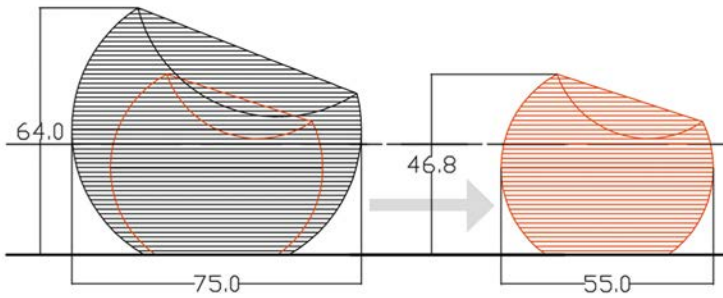

**WWW.55100.IT**

**ITEM: SPHERICAL SEAT**  
**CATEGORY: PRODUCTS**  
**MATERIALS: CORRUGATED CARDBOARD**  
**DESIGNER: PIETRO CARLO PELLEGRINI, ITALY**

OPTIMIZATION OF THE MATERIAL: THE LARGER CONTAINS THE SMALLER SEAT

LARGER SEAT : UPPER LAYER STRATIFICATIONS

SMALLER SEAT : UPPER LAYER STRATIFICATIONS

COMBINATION

CONSTRUCTION

ITEM: SPHERICAL SEAT  
CATEGORY: PRODUCTS  
MATERIALS: CORRUGATED CARDBOARD  
DESIGNER: PIETRO CARLO PELLEGRINI, ITALY