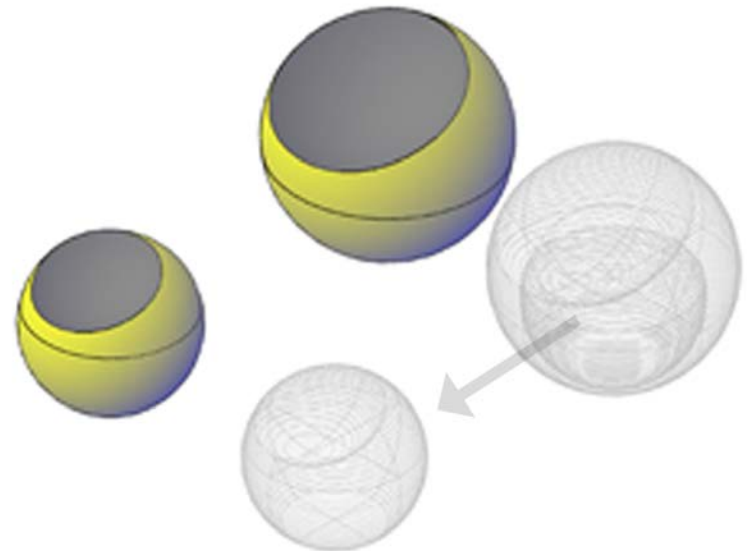

**WWW.55100.IT**

**ITEM: SPHERICAL SEAT**  
**CATEGORY: PRODUCTS**  
**MATERIALS: CORRUGATED CARDBOARD**  
**DESIGNER: PIETRO CARLO PELLEGRINI, ITALY**

OPTIMIZATION OF THE MATERIAL: THE LARGER CONTAINS THE SMALLER SEAT

LARGER SEAT : UPPER LAYER STRATIFICATIONS

SMALLER SEAT : UPPER LAYER STRATIFICATIONS

COMBINATION

CONSTRUCTION

ITEM: SPHERICAL SEAT  
CATEGORY: PRODUCTS  
MATERIALS: CORRUGATED CARDBOARD  
DESIGNER: PIETRO CARLO PELLEGRINI, ITALY

ITEM: SPHERICAL SEAT  
CATEGORY: PRODUCTS  
MATERIALS: CORRUGATED CARDBOARD  
DESIGNER: PIETRO CARLO PELLEGRINI, ITALY

**55100**  
  
**CARDBOARD**

ITEM: SPHERICAL SEAT  
CATEGORY: PRODUCTS  
MATERIALS: CORRUGATED CARDBOARD  
DESIGNER: PIETRO CARLO PELLEGRINI, ITALY