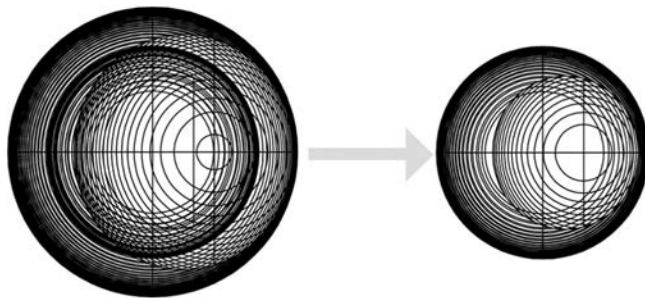

**WWW.55100.IT**

**ITEM: SPHERICAL SEAT**  
**CATEGORY: PRODUCTS**  
**MATERIALS: CORRUGATED CARDBOARD**  
**DESIGNER: PIETRO CARLO PELLEGRINI, ITALY**

OPTIMIZATION OF THE MATERIAL: THE LARGER CONTAINS THE SMALLER SEAT

LARGER SEAT : UPPER LAYER STRATIFICATIONS

SMALLER SEAT : UPPER LAYER STRATIFICATIONS

COMBINATION

CONSTRUCTION

ITEM: SPHERICAL SEAT  
CATEGORY: PRODUCTS  
MATERIALS: CORRUGATED CARDBOARD  
DESIGNER: PIETRO CARLO PELLEGRINI, ITALY

ITEM: SPHERICAL SEAT  
CATEGORY: PRODUCTS  
MATERIALS: CORRUGATED CARDBOARD  
DESIGNER: PIETRO CARLO PELLEGRINI, ITALY

**55100**  
  
**CARDBOARD**

ITEM: SPHERICAL SEAT  
CATEGORY: PRODUCTS  
MATERIALS: CORRUGATED CARDBOARD  
DESIGNER: PIETRO CARLO PELLEGRINI, ITALY