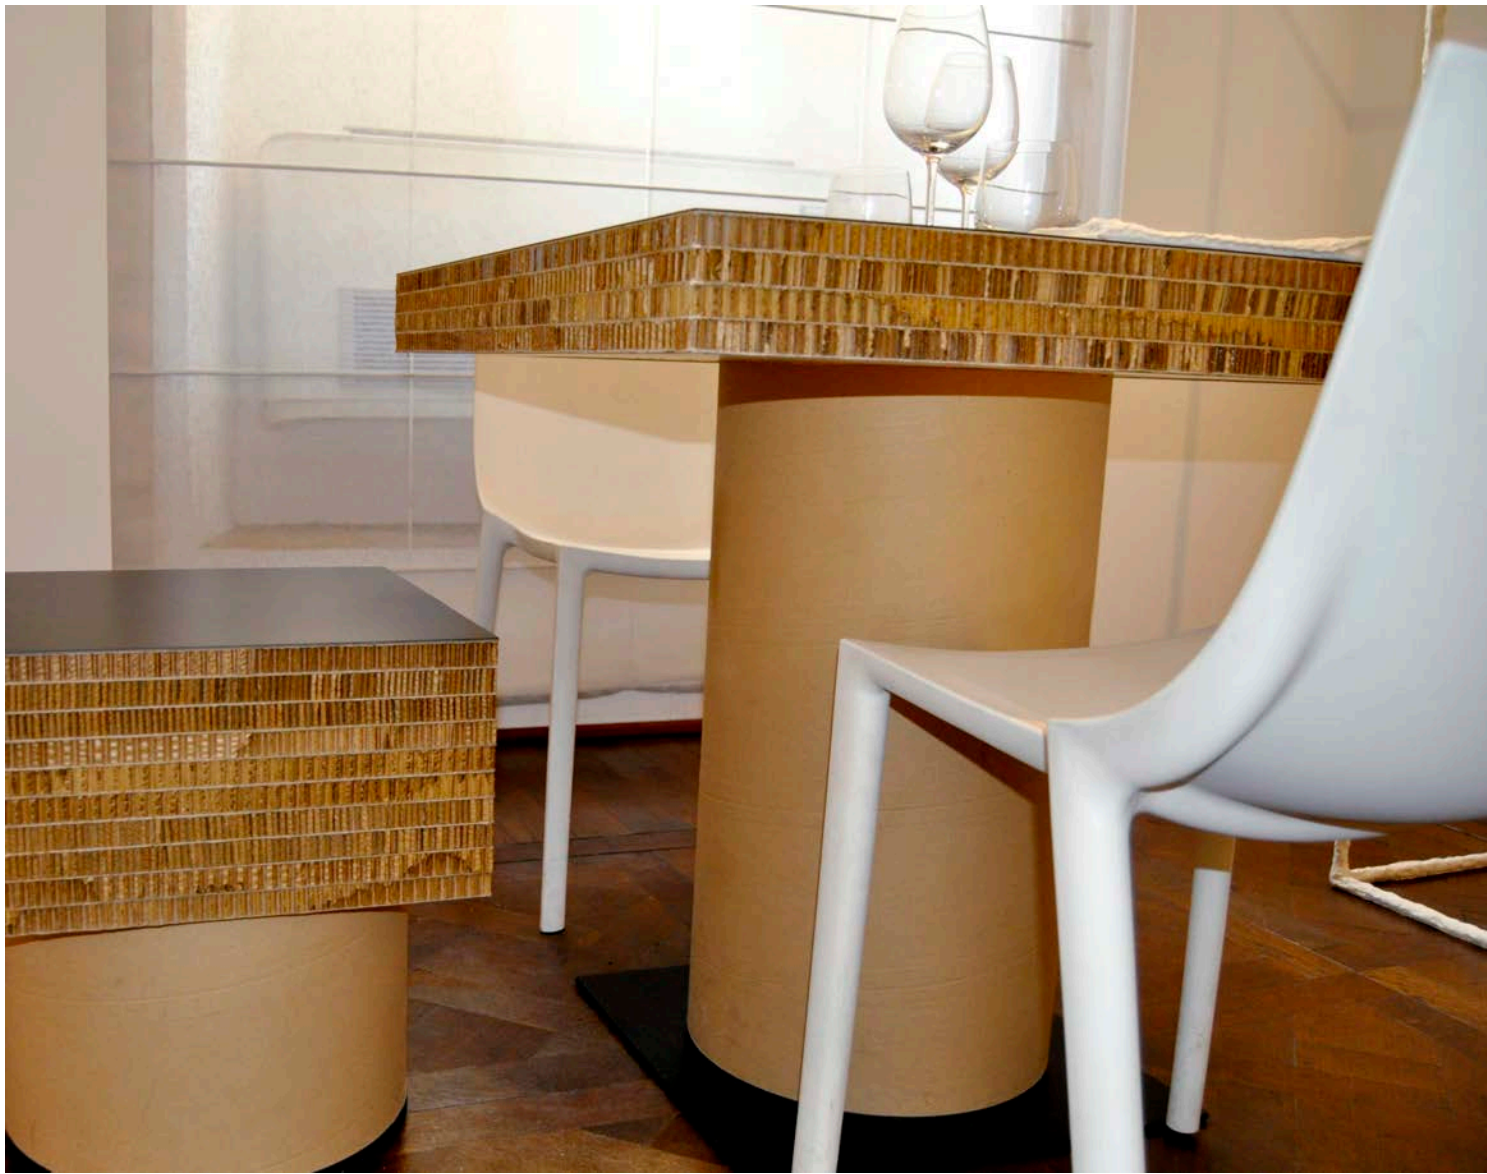

**DESIGNER:** 55100, ITALY

**TABLE & STOOL ELEVATION**

**TABLE & STOOL PLAN**

**ITEM:** RESTAURANT TABLE 800 MM X 800 MM X 750 MM & STOOL 400 MM X 400 MM X 450 MM  
**CATEGORY:** PRODUCTS  
**MATERIALS:** HONEYCOMB & TUBE CARDBOARD, WOOD & IRON  
**DESIGNER:** 55100, ITALY

**RESTAURANT TABLE & STOOL CONSTRUCTION**

RESTAURANT TABLE & STOOL: VIEW

**55100**

**CARDBOARD**

ITEM: RESTAURANT TABLE 800 MM X 800 MM X 750 MM & STOOL 400 MM X 400 MM X 450 MM  
CATEGORY: PRODUCTS  
MATERIALS: HONEYCOMB & TUBE CARDBOARD, WOOD & IRON  
DESIGNER: 55100, ITALY

RESTAURANT TABLE & STOOL: DETAIL

**55100**

**CARDBOARD**

ITEM: RESTAURANT TABLE 800 MM X 800 MM X 750 MM & STOOL 400 MM X 400 MM X 450 MM  
CATEGORY: PRODUCTS  
MATERIALS: HONEYCOMB & TUBE CARDBOARD, WOOD & IRON  
DESIGNER: 55100, ITALY

RESTAURANT TABLE & STOOL - VIEW

**ITEM:** RESTAURANT TABLE 800 MM X 800 MM X 750 MM & STOOL 400 MM X 400 MM X 450 MM  
**CATEGORY:** PRODUCTS  
**MATERIALS:** HONEYCOMB & TUBE CARDBOARD, WOOD & IRON  
**DESIGNER:** 55100, ITALY