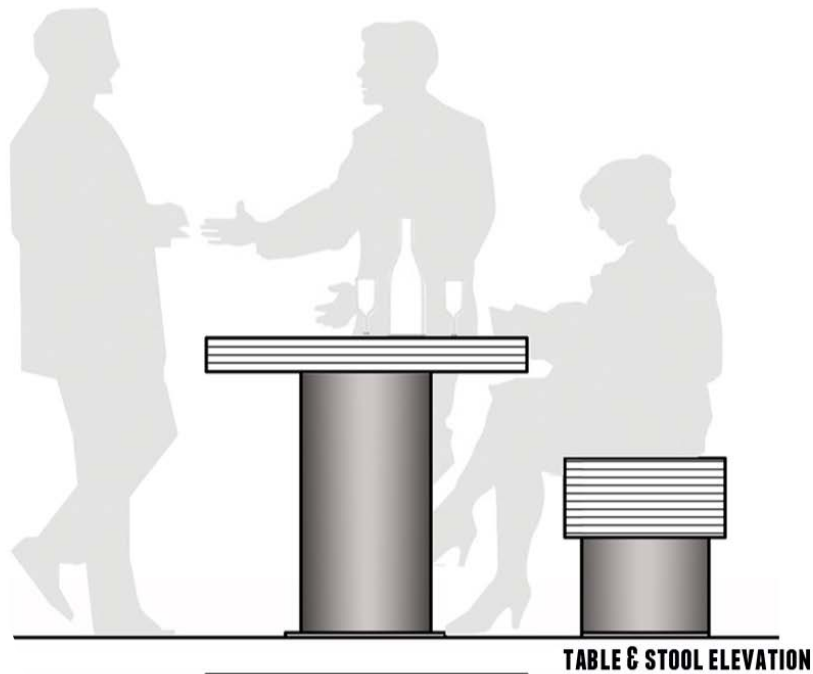

[WWW.55100.IT](http://WWW.55100.IT)

**ITEM:** RESTAURANT TABLE: 800MM X 800 MM X 750 MM  
RESTAURANT STOOL: 400MM X 400 MM X 450 MM

**CATEGORY:** PRODUCTS

**MATERIALS:** HONEYCOMB & TUBE CARDBOARD, WOOD & IRON

**DESIGNER:** 55100, ITALY

**TABLE & STOOL ELEVATION**

**TABLE & STOOL PLAN**

**ITEM:** RESTAURANT TABLE 800 MM X 800 MM X 750 MM & STOOL 400 MM X 400 MM X 450 MM  
**CATEGORY:** PRODUCTS  
**MATERIALS:** HONEYCOMB & TUBE CARDBOARD, WOOD & IRON  
**DESIGNER:** 55100, ITALY

RESTAURANT TABLE & STOOL - VIEW

**ITEM:** RESTAURANT TABLE 800 MM X 800 MM X 750 MM & STOOL 400 MM X 400 MM X 450 MM  
**CATEGORY:** PRODUCTS  
**MATERIALS:** HONEYCOMB & TUBE CARDBOARD, WOOD & IRON  
**DESIGNER:** 55100, ITALY

RESTAURANT TABLE & STOOL: DETAIL

ITEM: RESTAURANT TABLE 800 MM X 800 MM X 750 MM & STOOL 400 MM X 400 MM X 450 MM  
CATEGORY: PRODUCTS  
MATERIALS: HONEYCOMB & TUBE CARDBOARD, WOOD & IRON  
DESIGNER: 55100, ITALY