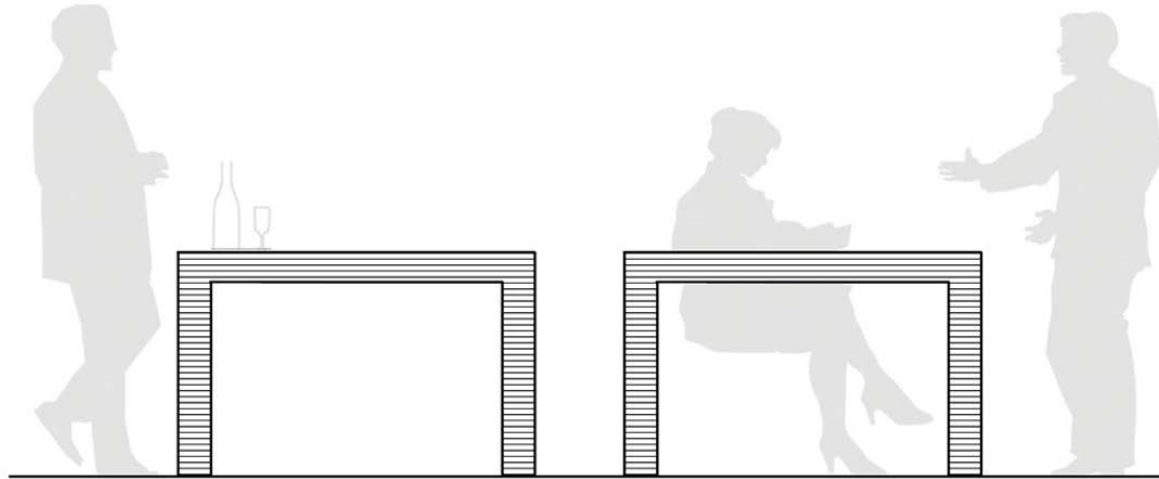

WWW.55100.IT

**ITEM: MEETING ROOM TABLE: 1200 MM X 1200 MM X 750 MM
1600 MM X 1600 MM X 750 MM**

CATEGORY: PRODUCTS

MATERIALS: HONEY COMB CARDBOARD

DESIGNER: 55100, ITALY

MEETING ROOM TABLE: MAIN ELEVATION

MEETING ROOM TABLE: SIDE ELEVATION

TOP OF MEETING ROOM TABLE

BASE OF MEETING ROOM TABLE

ITEM: OFFICE DESK: 1200 MM (1600) X 1200 (1600) MM X 750 MM
CATEGORY: PRODUCTS
MATERIALS: HONEY COMB CARDBOARD
DESIGNER: 55100, ITALY

MEETING ROOM TABLE: CONSTRUCTION

ITEM: OFFICE DESK: 1200 MM (1600) X 1200 (1600) MM X 750 MM
CATEGORY: PRODUCTS
MATERIALS: HONEY COMB CARDBOARD
DESIGNER: 55100, ITALY

MEETING ROOM TABLE: 3D

ITEM: OFFICE DESK: 1200 MM (1600) X 1200 (1600) MM X 750 MM
CATEGORY: PRODUCTS
MATERIALS: HONEY COMB CARDBOARD
DESIGNER: 55100, ITALY

COFFEE TABLE: VIEW