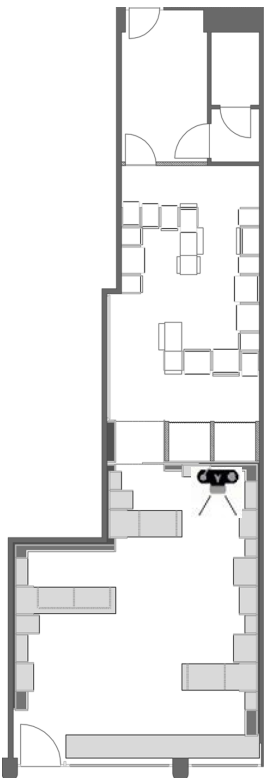

ELEVATION A

ITEM: SHOP
CATEGORY: FITTINGS & INTERIORS- RETAIL
LOCATION: PADUA, ITALY
CLIENT: FLASH & PARTNERS
MATERIALS: CORRUGATED CARDBOARD & WOOD
DESIGNER: PIETRO CARLO PELLEGRINI, ITALY

ELEVATION A

ITEM: SHOP
CATEGORY: FITTINGS & INTERIORS- RETAIL
LOCATION: PADUA, ITALY
CLIENT: FLASH & PARTNERS
MATERIALS: CORRUGATED CARDBOARD & WOOD
DESIGNER: PIETRO CARLO PELLEGRINI, ITALY