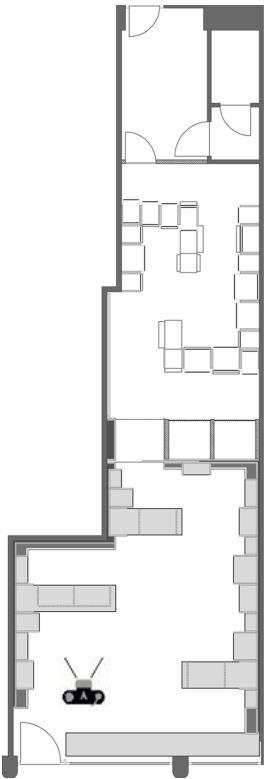

ELEVATION A