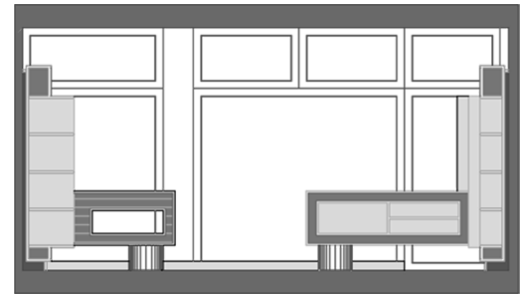

LONGITUDINAL SECTION

PLAN

ITEM: SHOP
CATEGORY: FITTINGS & INTERIORS- RETAIL
LOCATION: PADUA, ITALY
CLIENT: FLASH & PARTNERS
MATERIALS: CORRUGATED CARDBOARD & WOOD
DESIGNER: PIETRO CARLO PELLEGRINI, ITALY