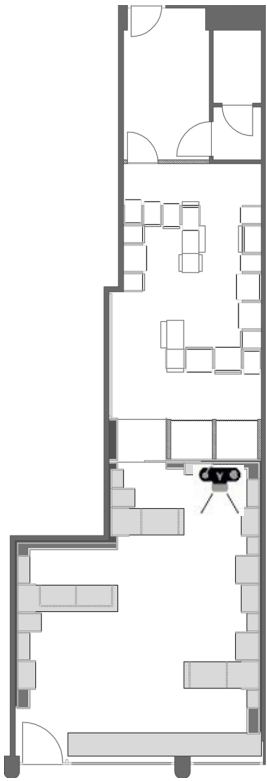

ELEVATION B