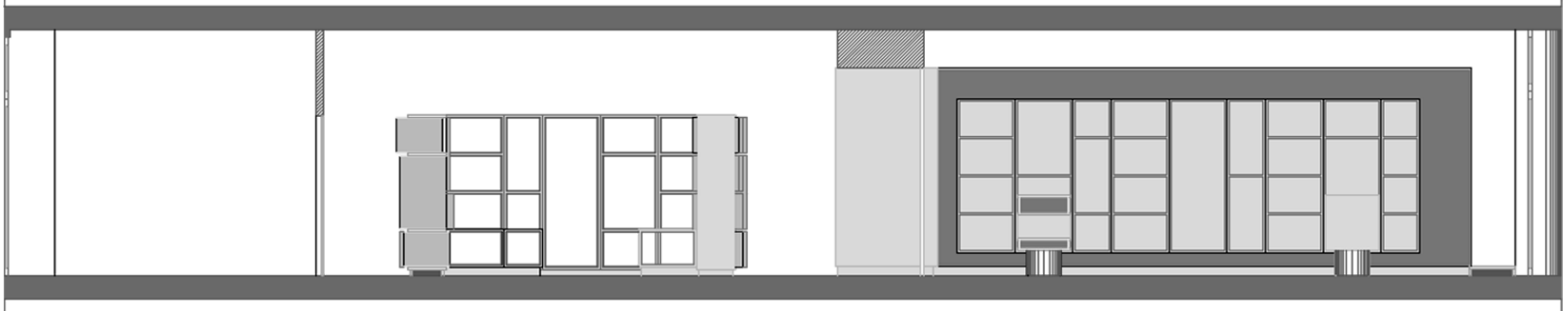

LONGITUDINAL SECTION

PLAN

ITEM: SHOP
CATEGORY: FITTINGS & INTERIORS- RETAIL
LOCATION: PADUA, ITALY
CLIENT: FLASH & PARTNERS
MATERIALS: CORRUGATED CARDBOARD & WOOD
DESIGNER: PIETRO CARLO PELLEGRINI, ITALY