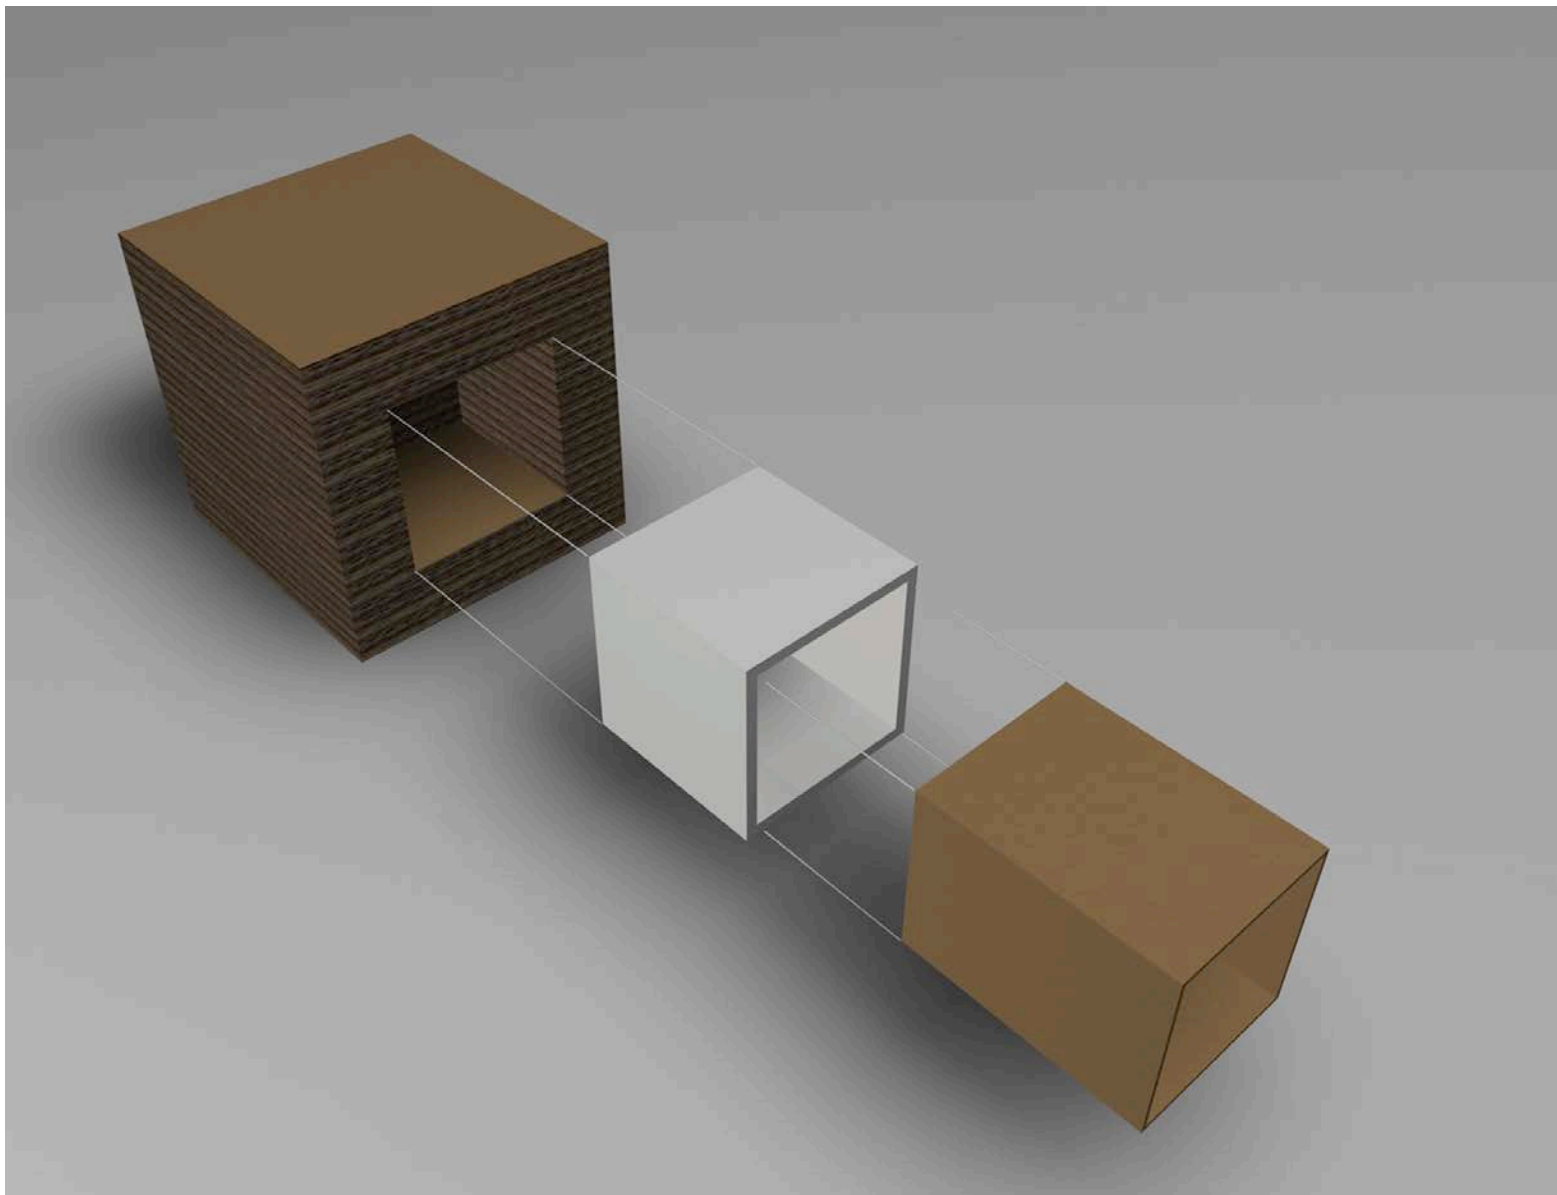

WWW.55100.IT

ITEM: SHOP
CATEGORY: FITTINGS & INTERIORS: RETAIL
LOCATION: PADUA, ITALY
CLIENT: FLASH & PARTNERS
MATERIALS: CORRUGATED CARDBOARD & WOOD
DESIGNER: PIETRO CARLO PELLEGRINI, ITALY

LATITUDINAL SECTIONS

LONGITUDINAL SECTION

PLAN

ITEM: SHOP
CATEGORY: FITTINGS & INTERIORS- RETAIL
LOCATION: PADUA, ITALY
CLIENT: FLASH & PARTNERS
MATERIALS: CORRUGATED CARDBOARD & WOOD
DESIGNER: PIETRO CARLO PELLEGRINI, ITALY