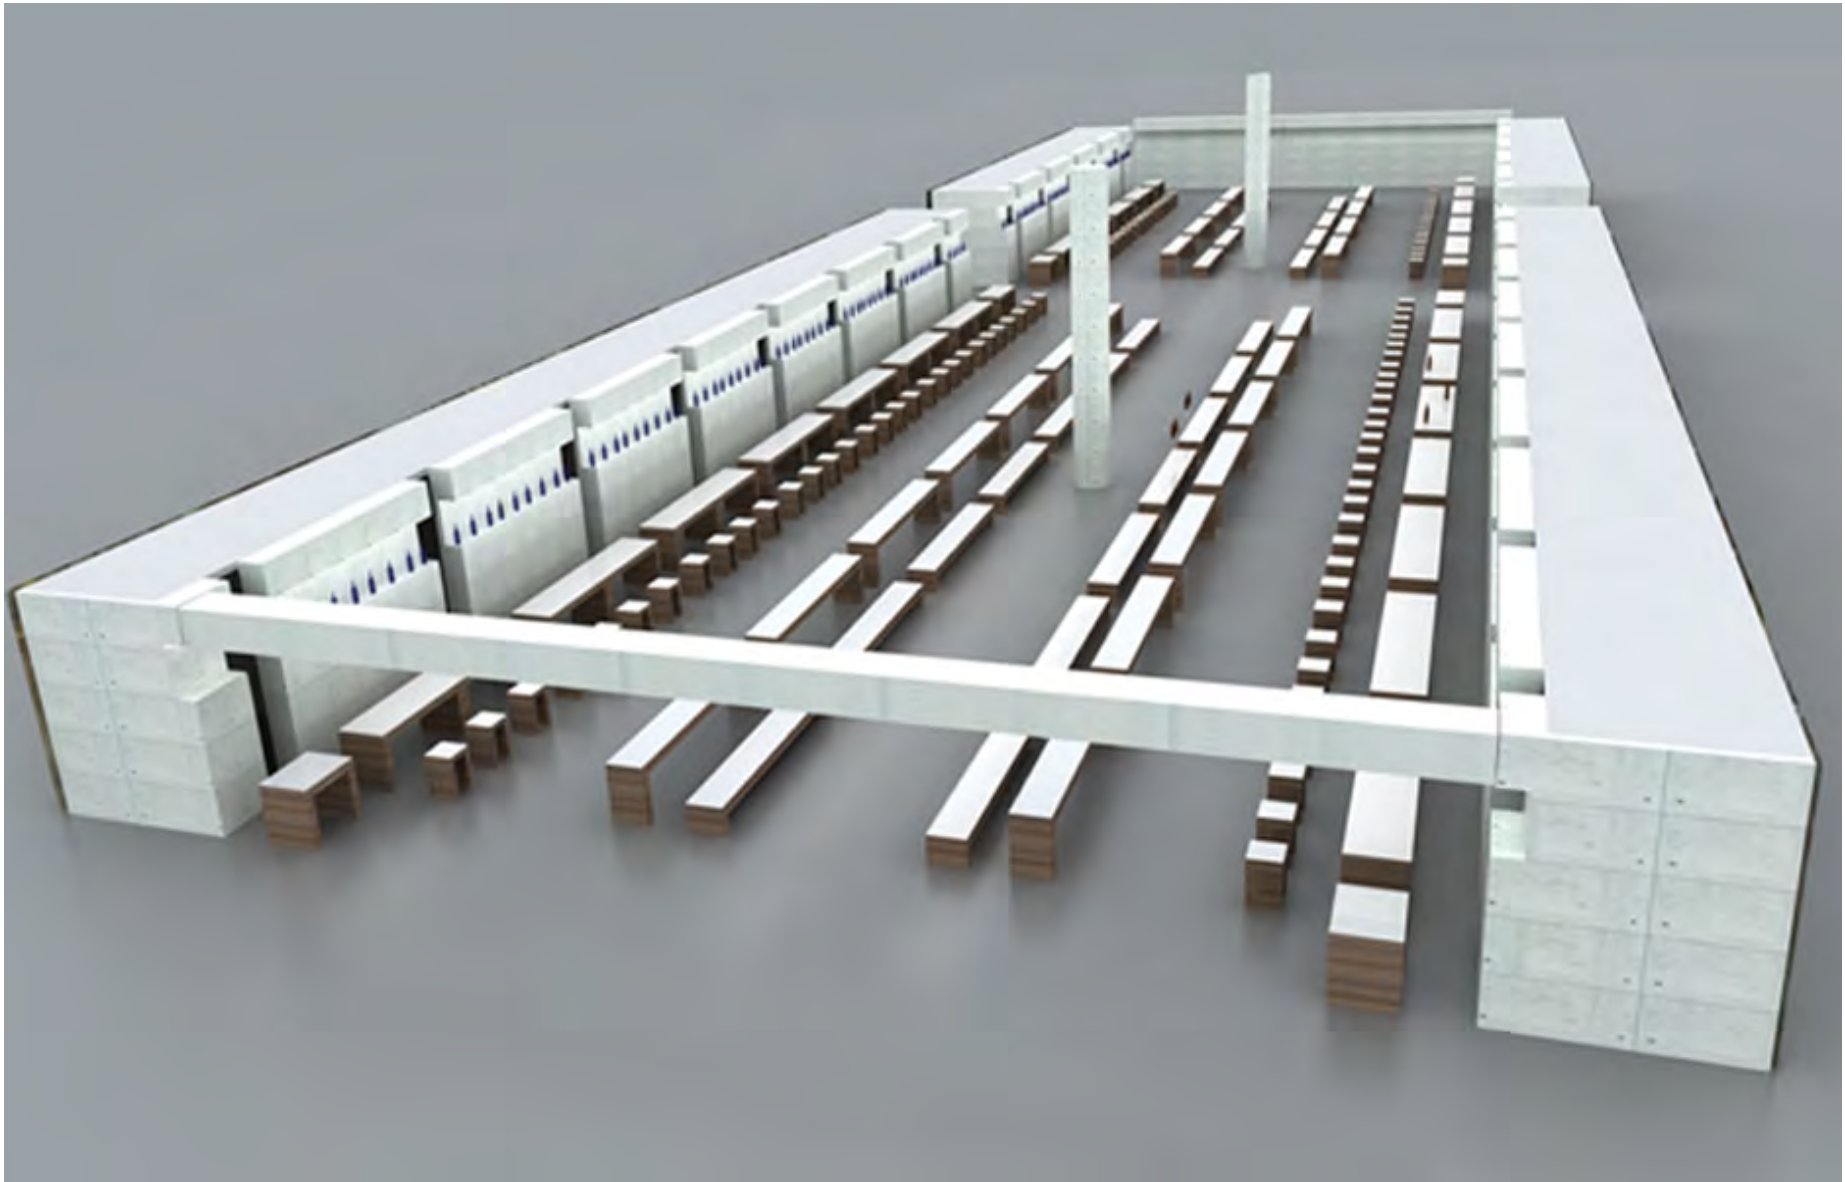

WWW.55100.IT

ITEM: VINITALY, WINE EXHIBITION (1400 SQM)
CATEGORY: FITTINGS & INTERIORS: EXHIBITION
LOCATION: VERONA, ITALY
CLIENT: UMBRIA TOP CONSORTIUM (UMBRIA REGION), ITALY
MATERIALS: XANITA X-BOARD CARDBOARD
DESIGNER: PIETRO CARLO PELLEGRINI, ITALY

ITEM: VINITALY, WINE EXHIBITION (1400SQM)
CATEGORY: FITTINGS 6 INTERIORS: EXHIBITION
LOCATION: VERONA, ITALY
CLIENT: UMBRIA TOP CONSORTIUM (UMBRIA REGION), ITALY
MATERIALS: XANITA X-BOARD CARDBOARD
DESIGNER: PIETRO CARLO PELLEGRINI, ITALY