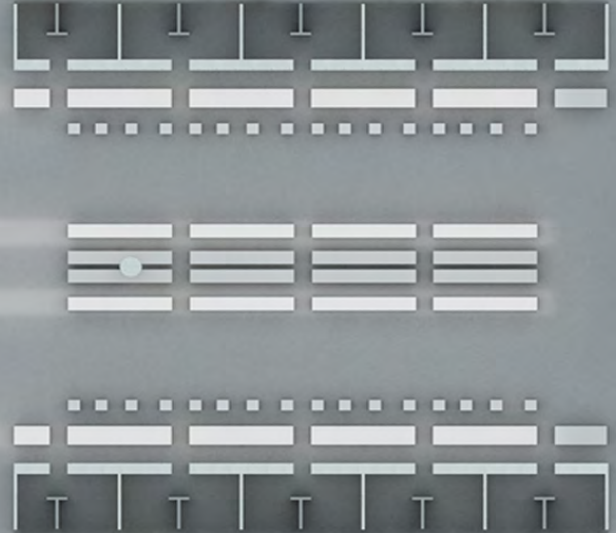

WWW.55100.IT

ITEM: VINITALY, WINE EXHIBITION (1400 SQM)
CATEGORY: FITTINGS & INTERIORS: EXHIBITION
LOCATION: VERONA, ITALY
CLIENT: UMBRIA TOP CONSORTIUM (UMBRIA REGION), ITALY
MATERIALS: XANITA X-BOARD CARDBOARD
DESIGNER: PIETRO CARLO PELLEGRINI, ITALY

ITEM: VINITALY, WINE EXHIBITION (1400SQM)
CATEGORY: FITTINGS 6 INTERIORS: EXHIBITION
LOCATION: VERONA, ITALY
CLIENT: UMBRIA TOP CONSORTIUM (UMBRIA REGION), ITALY
MATERIALS: XANITA X-BOARD CARDBOARD
DESIGNER: PIETRO CARLO PELLEGRINI, ITALY