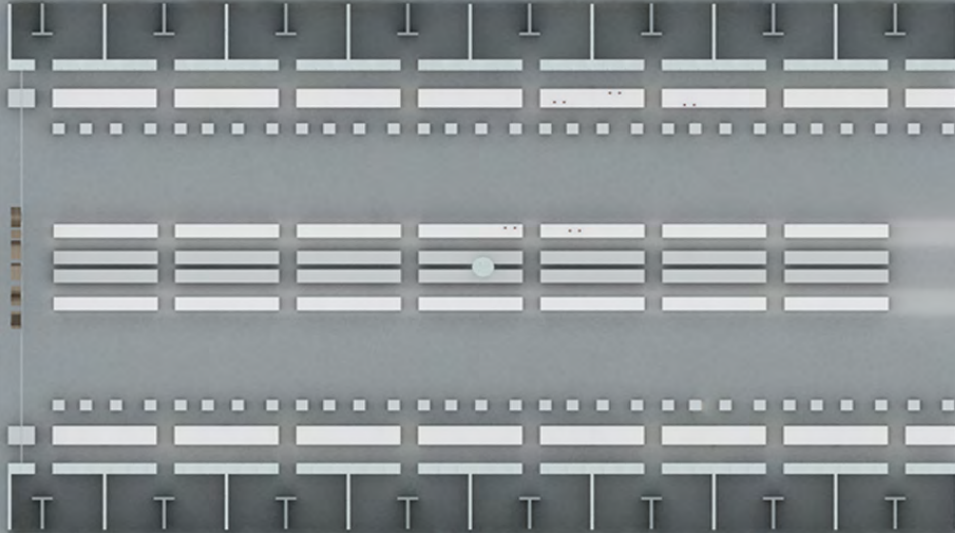

WWW.55100.IT

ITEM: VINITALY, WINE EXHIBITION (1400 SQM)
CATEGORY: FITTINGS & INTERIORS: EXHIBITION
LOCATION: VERONA, ITALY
CLIENT: UMBRIA TOP CONSORTIUM (UMBRIA REGION), ITALY
MATERIALS: XANITA X-BOARD CARDBOARD
DESIGNER: PIETRO CARLO PELLEGRINI, ITALY

ITEM: VINITALY, WINE EXHIBITION (1400SQM)
CATEGORY: FITTINGS 6 INTERIORS: EXHIBITION
LOCATION: VERONA, ITALY
CLIENT: UMBRIA TOP CONSORTIUM (UMBRIA REGION), ITALY
MATERIALS: XANITA X-BOARD CARDBOARD
DESIGNER: PIETRO CARLO PELLEGRINI, ITALY